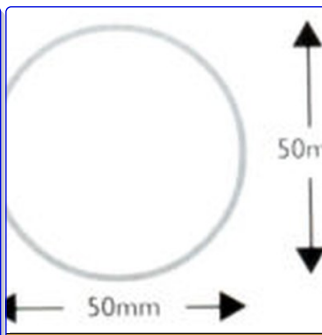

Handrails

Stainless steel and wrought iron profiles for stairs and ramps

HR6