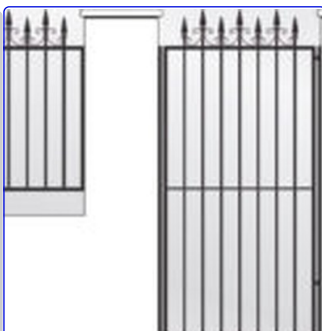

Wrought Iron Gates & Fences

Elegant custom gates and fencing with ornate Italian-inspired designs

Cristina